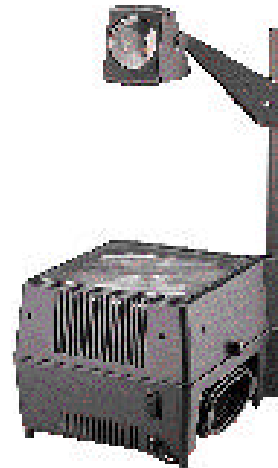

OVERHEAD PROJECTORS

Model 5000

Portable High Lumen Projector

- Bright 5000 lumen output.
- Lightweight and portable design sets up in seconds and makes it easy to carry anywhere.
- 50-line per inch Fresnel lens creates crystal clear, distortion free image.
- External extra bulb changer complete with 2 bulbs for convenience.
- Wide angle lens standard.

Model 5000

G-200

Classroom Overhead Projector

- Textured case constructed of impact resistant polymer to withstand classroom abuse and hide fingerprints.
- Large 10" x 10" stage area.
- 360-Watt EYB lamp and 50-line Fresnel lens provide a bright and distortion free image.
- Closed head to prevent tampering with precision 2-element lens.
- Also available in 220 volt model.

G-200

OVERHEAD PROJECTORS

G-200-LC

Classroom Overhead Projector with Lamp Changer

- External extra bulb changer complete with 2 bulbs for convenience.
- Textured case constructed of impact resistant polymer to withstand classroom abuse and hide fingerprints.
- Large 10" x 10" stage area.
- 360-Watt EYB lamp and 50-line Fresnel lens provide a bright and distortion free image.
- Closed head to prevent tampering with precision 2-element lens.
- Also available in 220 volt model.