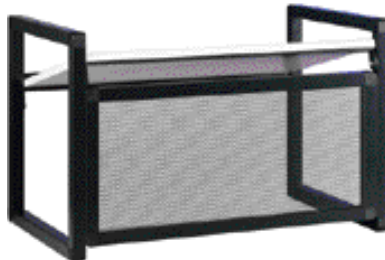

LECTERNS

Contemporary European Designs

- Choose from either fixed or rolling floor and table top models.
- Ideal for conferences, meeting rooms, classrooms, etc.
- **Classic Euro** is 23" wide 47" high floor lectern with 2" carpet casters, two that lock.
- **Meeting Euro** is a 25" wide and 48" high floor lectern with a perforated front panel.
- **Desk Euro** is a table top lectern 25" wide and 16" high with a perforated front panel.
- All have a large laminate reading surface and a durable powder coat finish.

The Euro Series

Utilitarian lecterns that perform and look great!

Classic

Desk

Meeting

Model	Dove Gray
23" W x 47" H Floor Classic Euro	x
25" W x 48" H Floor Meeting Euro	x
25" W x 16" H Table Desk Euro	x