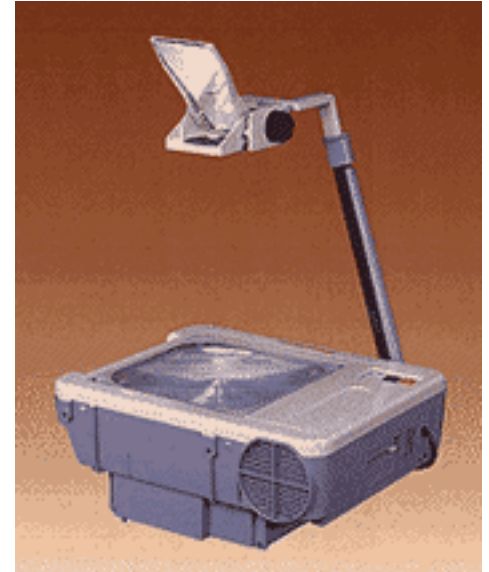

ELMO

Overhead Projectors

HP-4K DX

Portable overhead projector

ELMO's self-contained portable overhead series combines outstanding design with powerful and brilliant screen performance.

AC outlet	Provided
Aperture size	254X254 mm (10X10 in)
Carrying handle	Provided
Dimensions	Folded 463X384X129 mm (18.2X15.1X5.1 in) Assembled 463X384X705 mm (18.2X15.1X27.8 in)
Forced aid cooling	Built-in
Forced air cooling	Built-in
High/Normal lamp switch	Provided
Image size	0.89~2.67 m (2.9~8.6 ft)
Light output	3,000 lumen
Magnification	X3.5~10.5 X3.5~10.0
Pen tray	Provided
Power cord	3 m (9.8 ft) permanently attached
Power source	AC single phase 120V
Projected material	Transparency and roll
Projection distance	1.2~3.7 m (3.9~12.1 ft)
Projection lens	289-330 mm (11.4 - 13.0in) 3-element vari-focus 290 mm (11.4 in) 1-element
Safety interlock switch	Built-in safety interlock switch cuts off power when stage frame is opened.
Safety thermal cut-off switch	Built-in safety thermal cut-off switch automatically cuts off power to lamp of projector overheats.
Tilting angle adjustment	Up to 20
Weight	8.0 kgs (17.6 lbs)